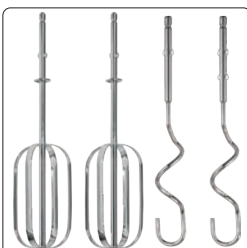

Hand mixer

67781

Multi-purpose, lightweight hand mixer with base for more convenient storage. Perfect for mixing ingredients, kneading dough and whipping foam.

200 W	 x5	TURBO
220-240V~ 50-60Hz	SS STAINLESS STEEL	0.8 m 

- high power: 200-250 W
- turbo function
- speed adjustment: 5 levels
- robust stainless steel housing
- tip release button
- efficient cooling system
- solid metal mixing tips
- modern look
- cable length: 80 cm
- blender dimensions: 16 x 9 x 19 cm
- 2 beaters, 2 dough hooks and base to store the mixer and accessories included