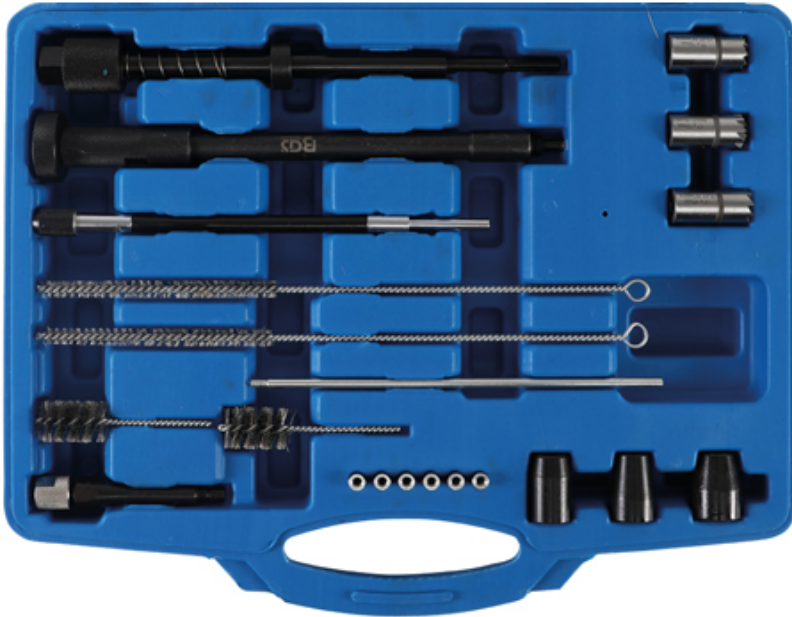

Injector Seat and Manhole Cleaning Set (Art. 8723)

- for cleaning of the injectors seats and glow plugs manholes
- includes: 4 cleaning brushes, brush holder, 3 Injector seat cutters, cutter guide, seal puller, brush holder extension