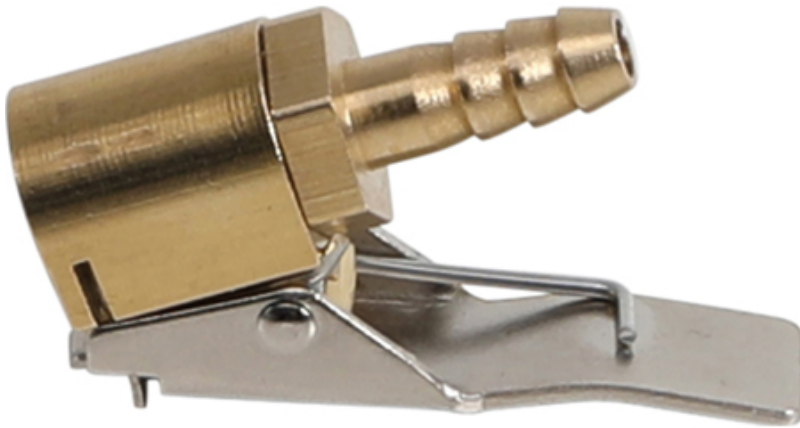

Air Nippel, 1/4" (Art. 68012)

- wear part for air inflators
Art. 3201, 3241, 55400, 55410
- fixed with hose clamp (not included)

Technical modifications reserved - we are not responsible for issues while printing