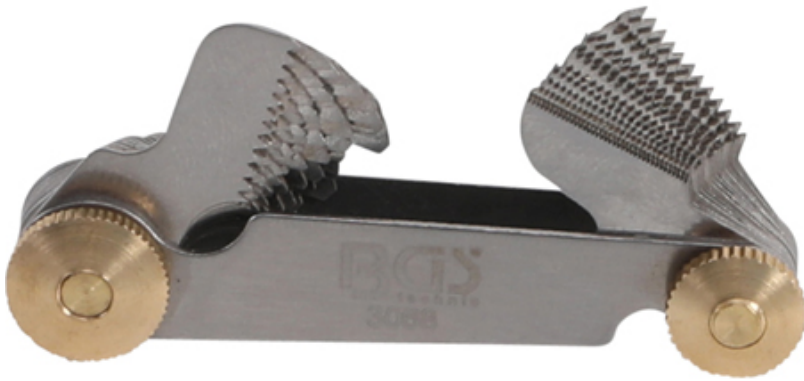

Screwpitch Gauges, 28 Blades, 4-62 whitworth (Art. 3068)

---

Technical modifications reserved - we are not responsible for issues while printing