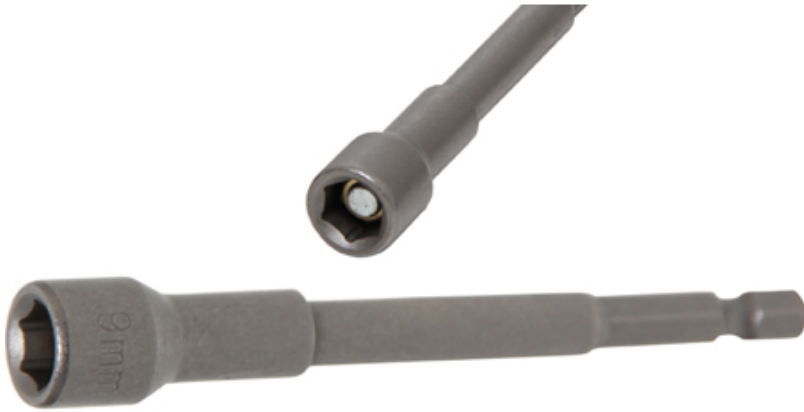

Socket, extra long, with 6-pt. Drill Shaft, 9 mm (Art. 2765)

---

- 6-pt. type with holding magnet
- 1/4" drill shaft
- length: 100 mm

Technical modifications reserved - we are not responsible for issues while printing