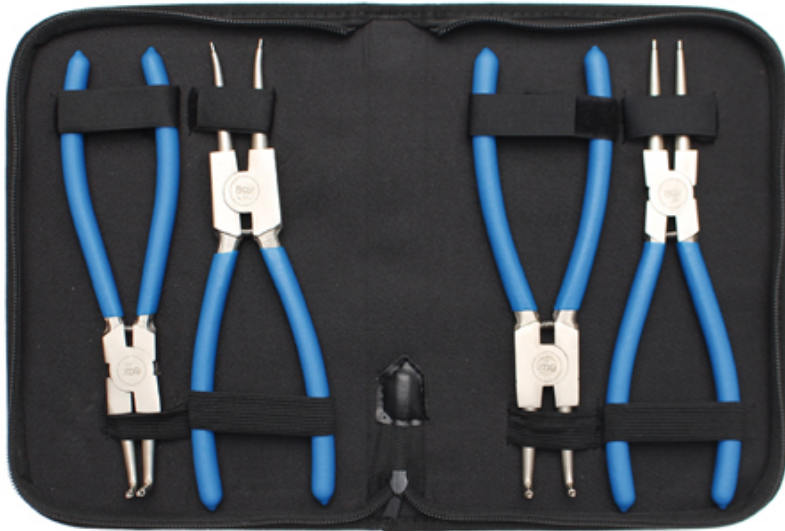

4-piece Circlip Pliers Set, 225 mm (Art. 650)

- Straight and bent tips
- for internal and external circlips
- non-slip cushion grip handles
- pliers tip Ø 2.4 mm
- max. opening:
 - external circlip pliers (angled) 36 mm
 - external circlip pliers (straight) 39 mm
 - internal circlip pliers (angled) 31 mm
 - internal circlip pliers (straight) 36 mm
- packed in a solid vinyl wallet