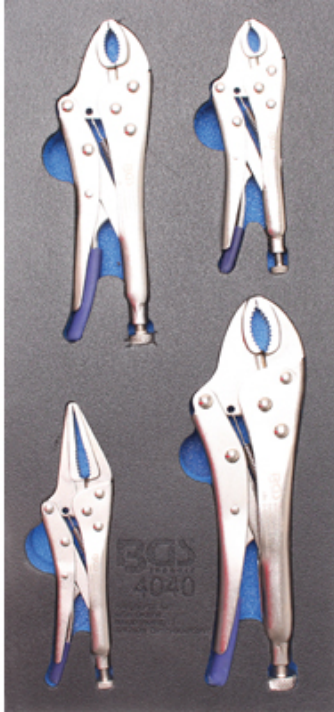

## 1/3 Tool Tray for Workshop Trolleys: 4-piece Grip Pliers (Art. 4040)

---

- consisting of:
- **4-piece Grip Pliers Set (BGS 494)**
- self grip pliers in the following sizes:  
125 mm, 180 mm, 250 mm
- long nose pliers 150 mm
- adjustable pressure