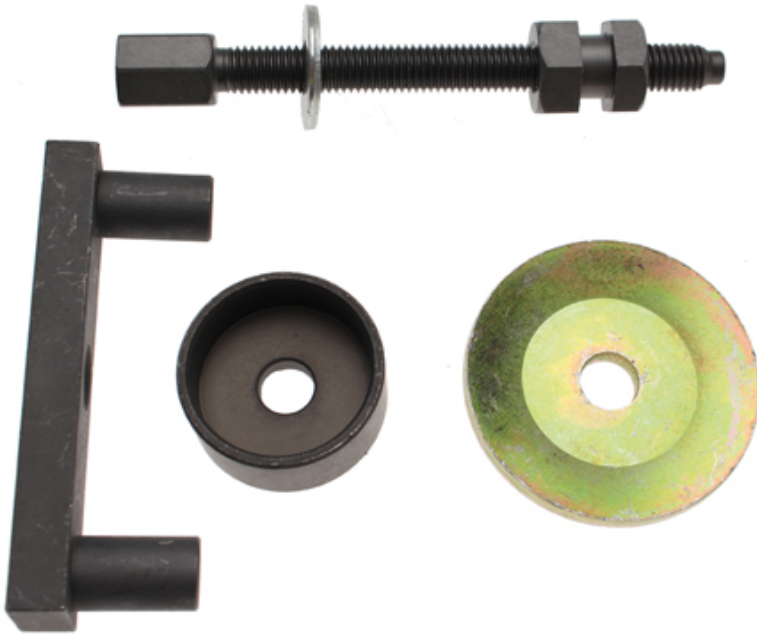

Rear Subframe Bush Tool for Ford Mondeo (Art. 8843)

**PRO+**

- for removing and installing the rear sub frame bushes
- suitable for Ford Mondeo MK3 01-07 Hatchback and Saloon

Technical modifications reserved - we are not responsible for issues while printing