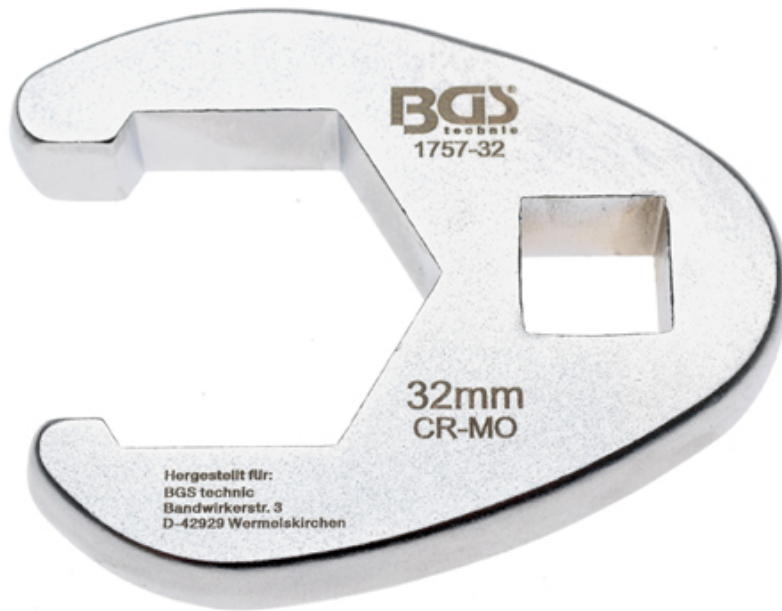

1/2" Crowfoot Spanner, 32 mm (Art. 1757-32)

---

- satin chrome plated

Technical modifications reserved - we are not responsible for issues while printing