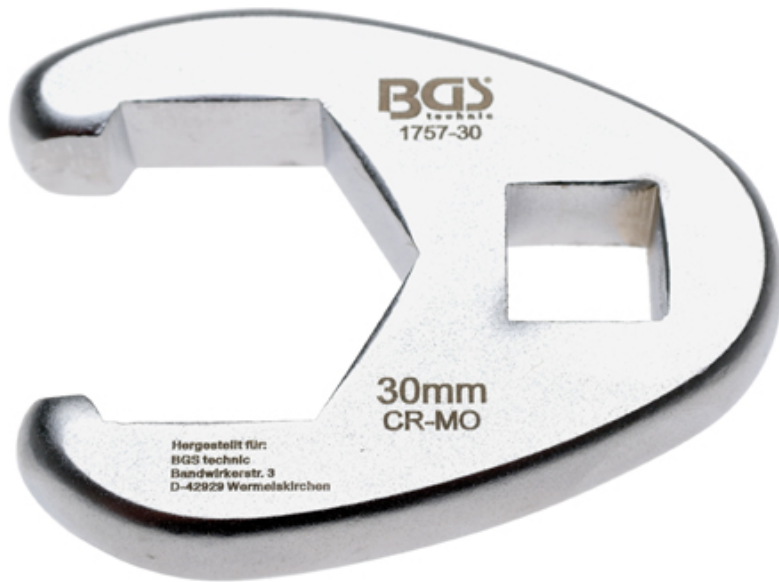

1/2" Crowfoot Spanner, 30 mm (Art. 1757-30)

---

- satin chrome plated

Technical modifications reserved - we are not responsible for issues while printing