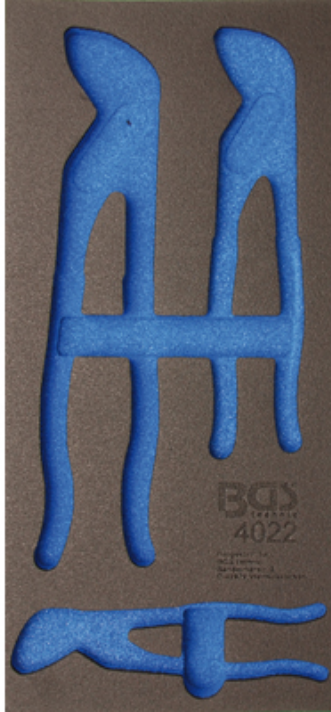

1/3 Tool Tray for Workshop Trolleys: 3-piece Water Pump Pliers Set (Art. 4022-1)

- suitable for following pliers:
- BGS 75112 Waterpump Pliers, 300 mm
- BGS 75111 Waterpump Pliers, 240 mm
- BGS 75110 Waterpump Pliers, 175 mm
- 1/3 drawer, suitable for
Roller Cabinets BGS 2001, 4100