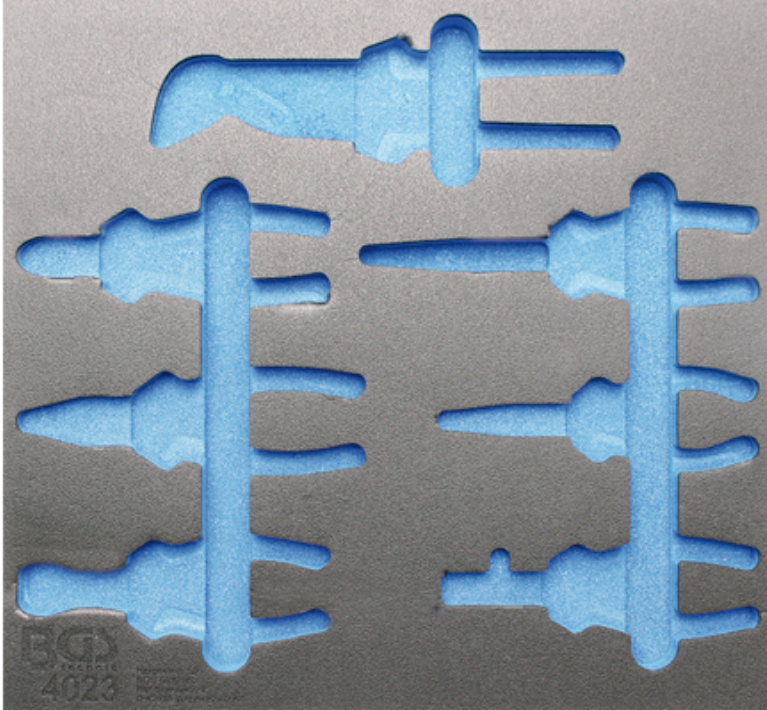

2/3 Tool Tray for Workshop Trolleys: 7-piece Pliers Set (Art. 4023-1)

- suitable for following pliers:
- Waterpump Pliers, 240 mm (BGS 342)
- Diagonal Side Cutter, 165 mm (BGS 331)
- Bent Nose Pliers, 200 mm (BGS 338)
- Combination Pliers, Length 175 mm (BGS 326)
- Long Nose Pliers, straight, 160 mm (BGS 336)
- End Cutting Pliers, 165 mm (BGS 333)
- Wire Stripping Pliers, 150 mm (BGS 339)