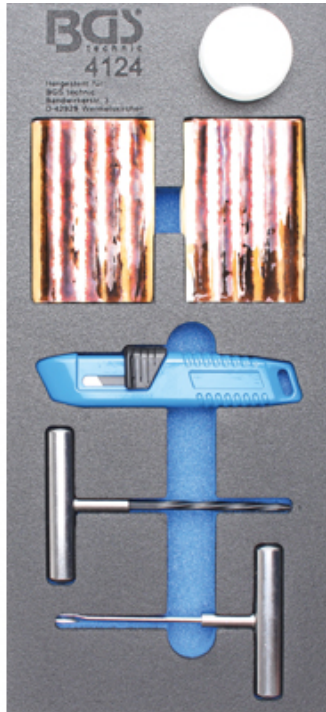

1/3 Tool Tray for Roller Cabinets: Tyre Repair (Art. 4124)

- consisting of:
- tire radial inserts, 50-pc., 102 mm length
- assembly paste for tire repair inserts
- stitch awl and inserts installing tool
- safety cutters