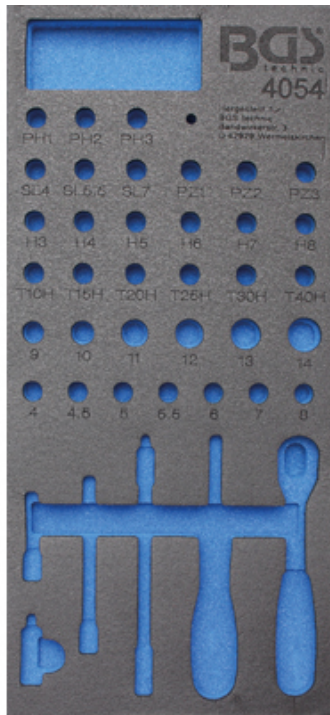

1/3 Tool Tray for Workshop Trolleys, empty: for 40-piece 1/4" Socket Set (Art. 4054-1)

6.3  **1/4****CV****BGS**
technic**PRO+**

- suitable for following tools:
- 46-piece 1/4" Socket Set (BGS 2146)

Technical modifications reserved - we are not responsible for issues while printing