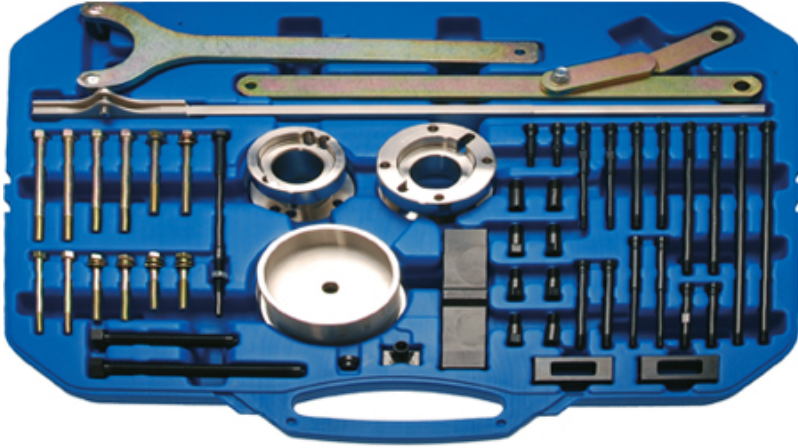

50-piece Engine Timing Tool Kit for Toyota + Mitsubishi (Art. 68310)

- for Toyota, Mitsubishi
- important kit when working on the engine, e.g.. timing belt, general motor settings, camshafts, etc.
- incl. application chart