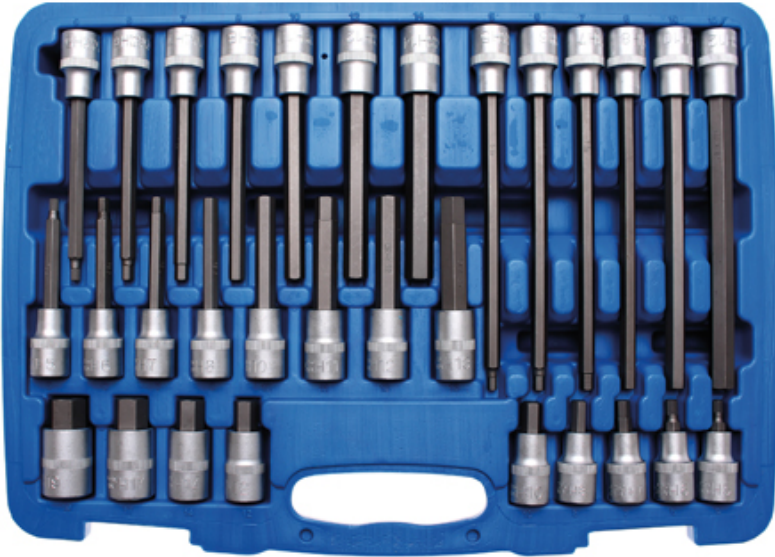

## 30-piece 1/2" Drive Internal Hexagon Bit-Assortment (Art. 5181)

**12.5**  **1/2****CV****BGS**  
technic**PRO+**

- short bits S2-Steel
- satin chrome plated, knurled
- length: 55, 100, 140, 200 mm
- 5-19 mm