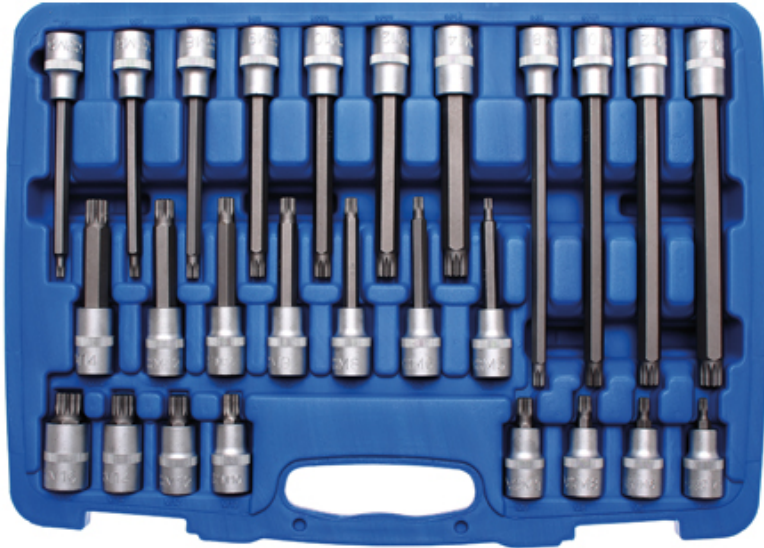

## 26-piece 1/2" Drive Spline Bit-Assortment (Art. 5180)

- short bits S2-Steel
- satin chrome plated, knurled
- length: 55, 100, 140, 200 mm
- M5-M16

Technical modifications reserved - we are not responsible for issues while printing