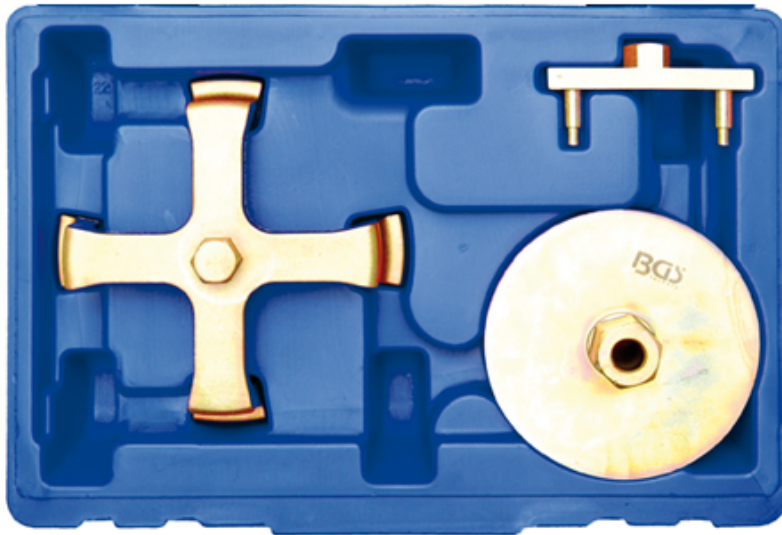

## Fuel Tank Wrench Set for Mercedes-Benz (Art. 8749)

- for loosening and tightening the fuel sensor
- includes 3 fuel sensor removal tools for the following models
  - Mercedes 129, 140 and 230
  - Mercedes 163, 203, 209, 211, 219
  - Mercedes 202 and 208