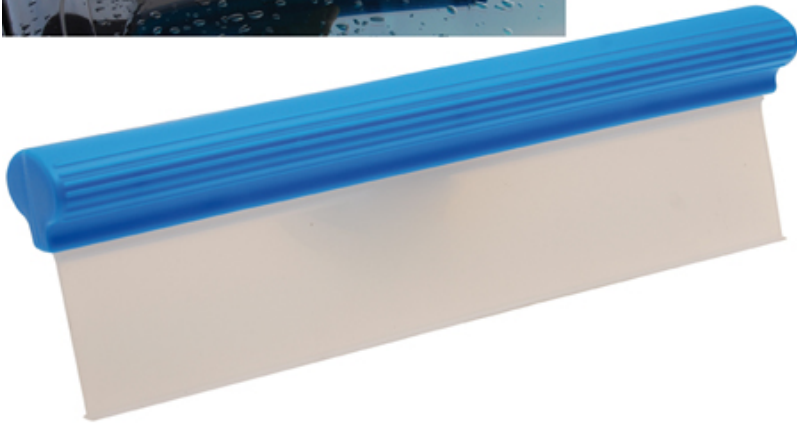

Silicon Water Remover, 300 mm (Art. 8855)

- for removing of water on all even surfaces, such as windshields
- soft silicone, very gentle to surfaces

Technical modifications reserved - we are not responsible for issues while printing